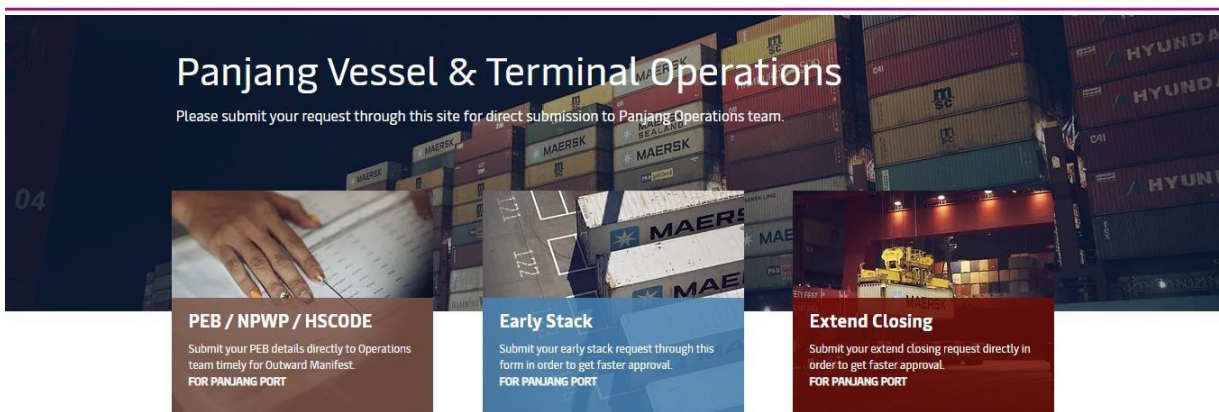

©2023 Maersk Indonesia Operations