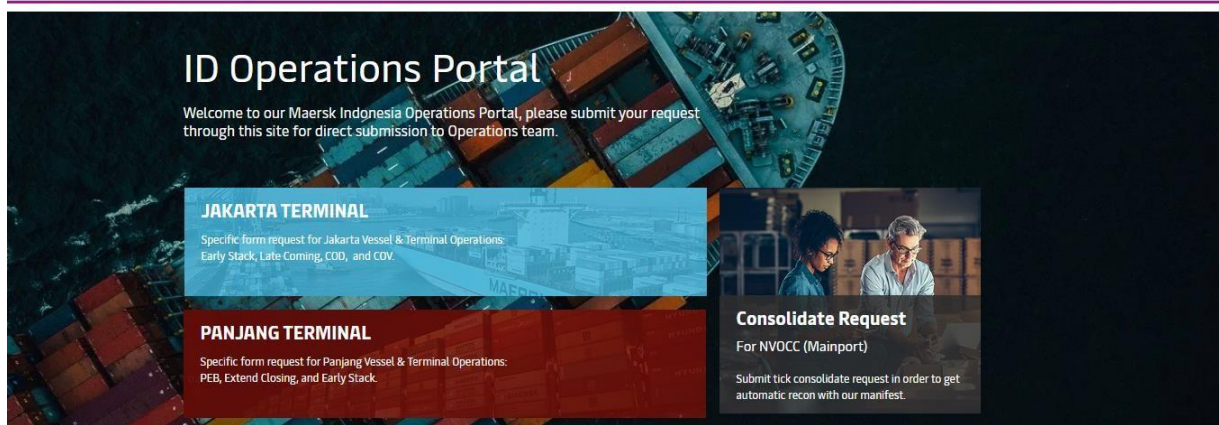

[Main Home Page (Upcoming Layout)](#)

If you wish to continue and submitting your request for Jakarta Port, please click on **“JAKARTA TERMINAL”** button. Then the website will guide you on the following pages. Please kindly note that there are no changes with the password (PW) to access all the features.